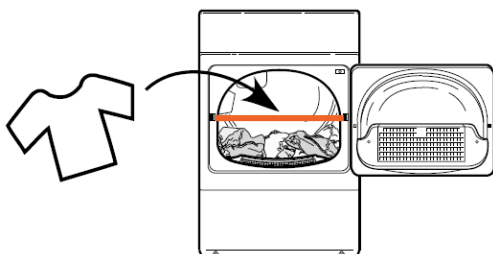

DROOGKAST

1

Open the door and put the laundry in the drum, close the door

2

Load the drum half full

3

Select the desired drying programme

High temperature