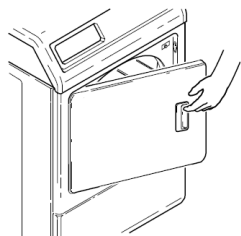

DROOGKAST

1

Open the door and put the laundry in the drum, close the door

2

Load the drum half full

3

Select the desired drying programme

High temperature